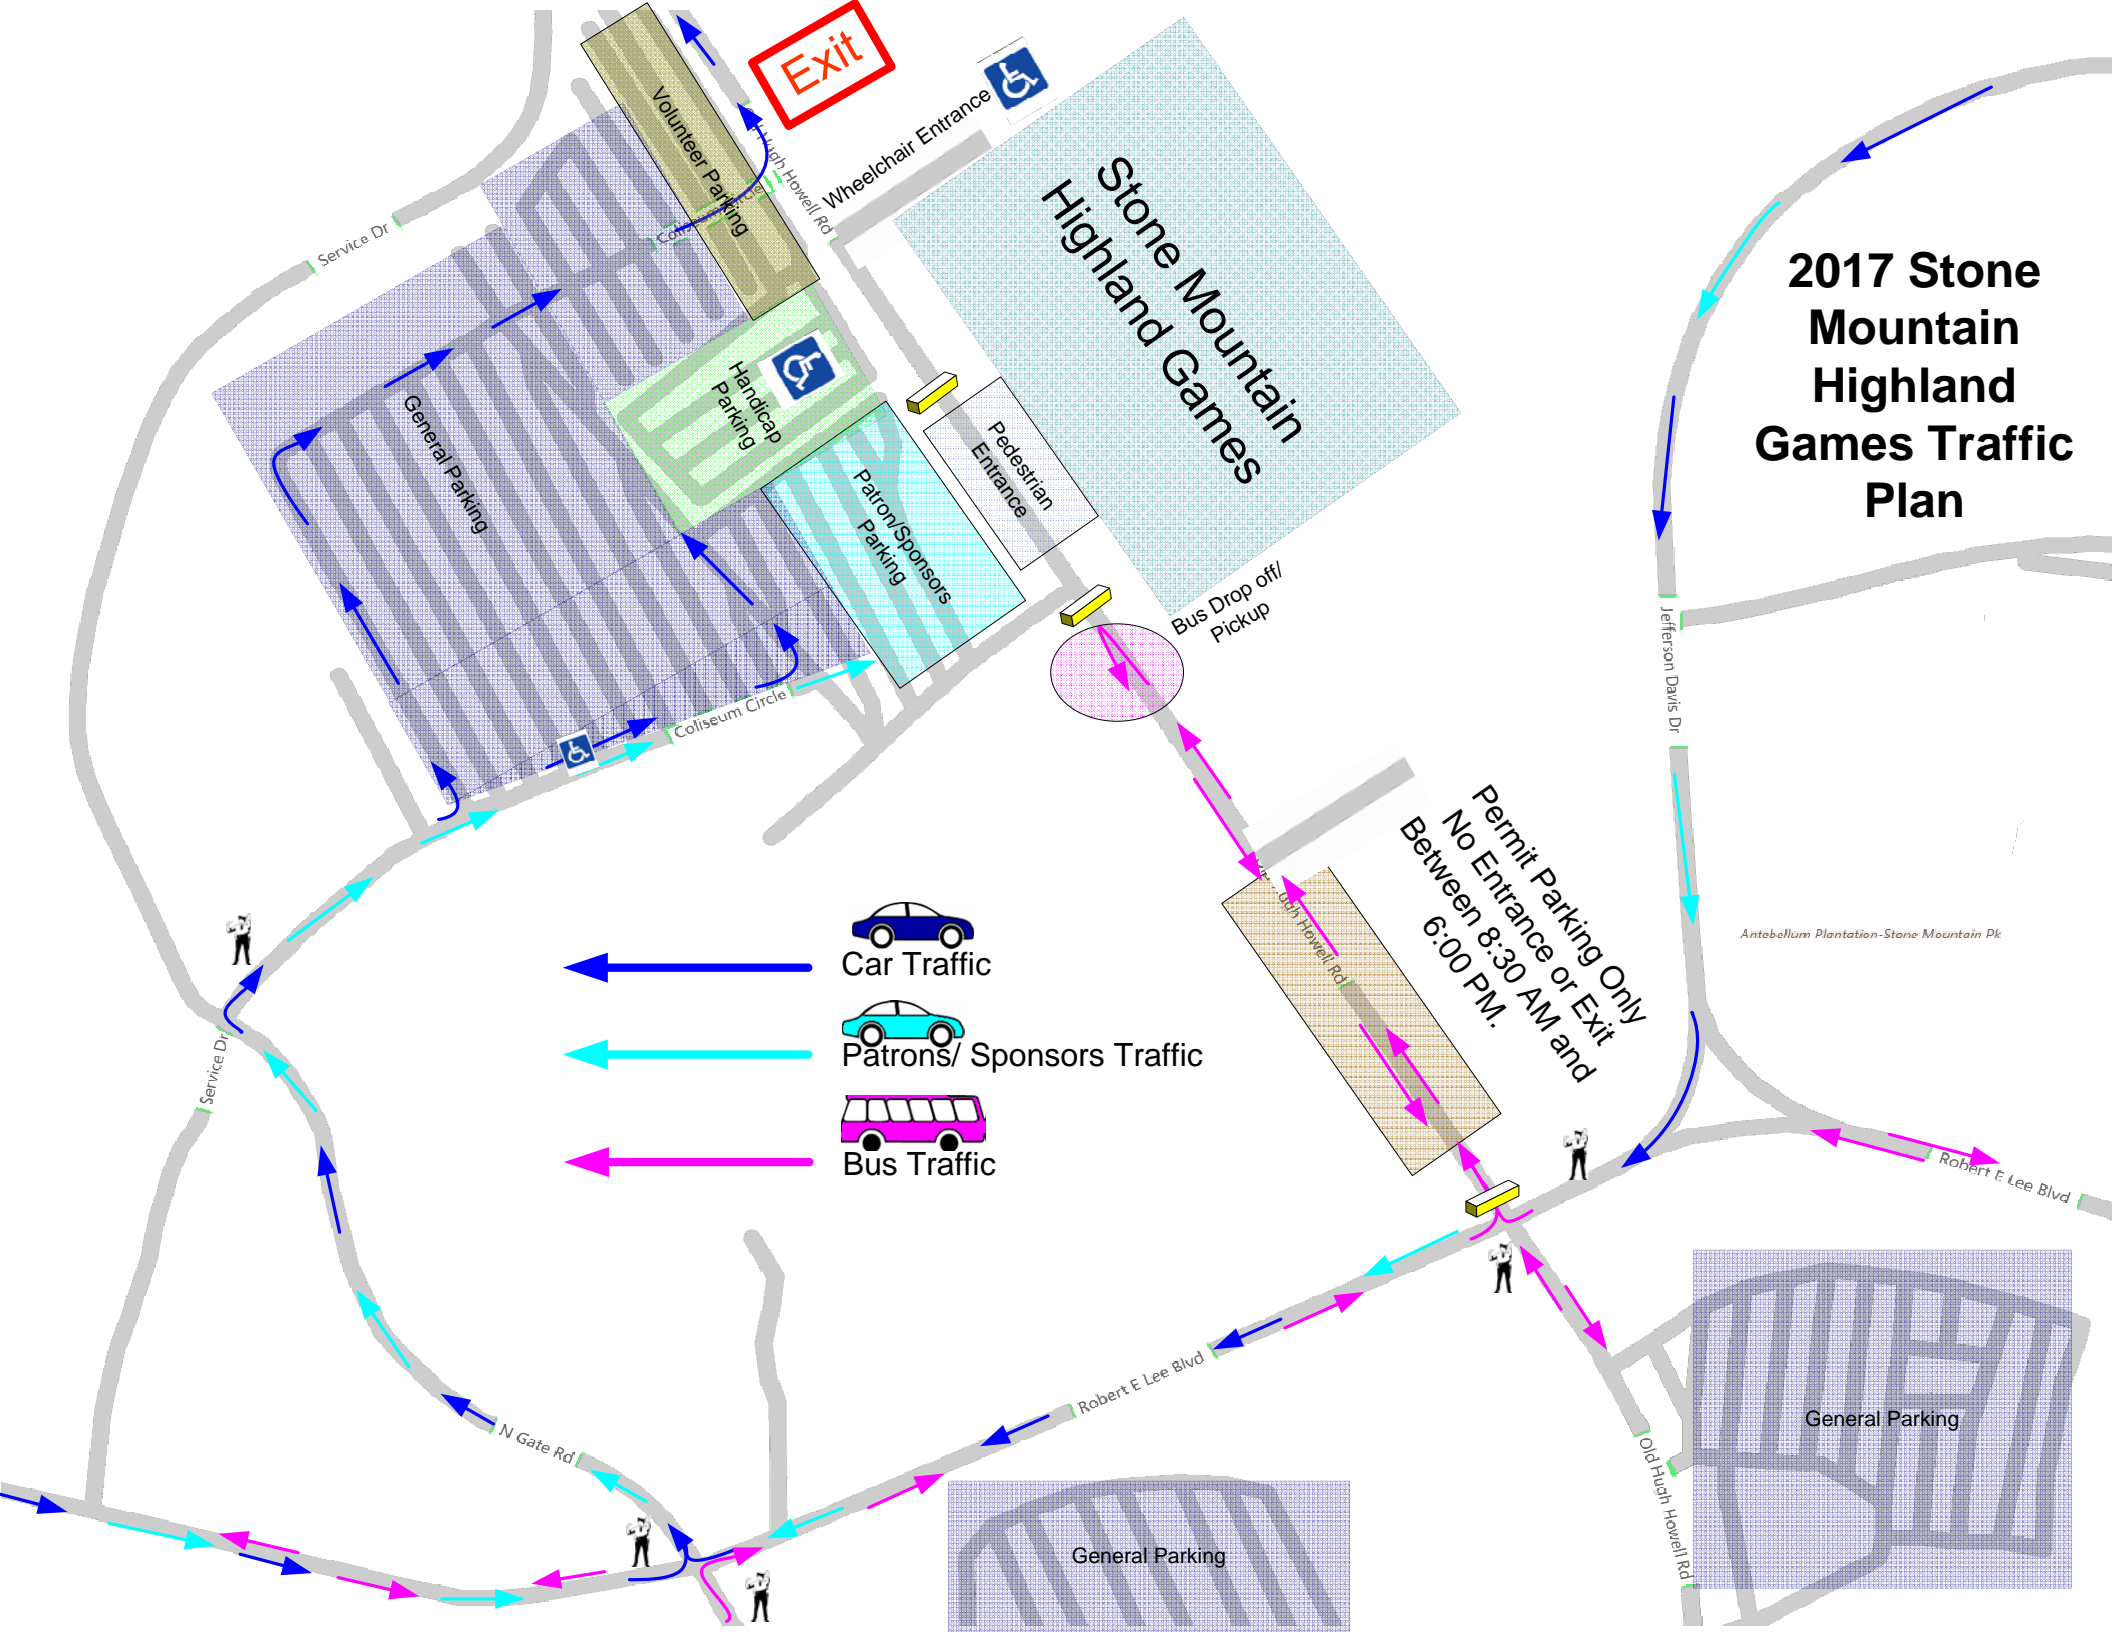

2017 Stone Mountain Highland Games Traffic Plan

Car Traffic

Patrons/ Sponsors Traffic

Bus Traffic

Permit Parking Only
No Entrance or Exit
Between 8:30 AM and
6:00 PM.

Bus Drop off/
Pickup

Exit

Stone Mountain
Highland Games

General Parking

Handicap
Parking

Patron/Sponsors
Parking

Pedestrian
Entrance

Volunteer Parking

2017 Stone Mountain
Highland Games Traffic
Plan

General Parking

General Parking

Antebellum Plantation-Stone Mountain Dk

Robert E Lee Blvd

Jefferson Davis Dr

Old Furnace Howell Rd

Robert E Lee Blvd

N Gate Rd

Service Dr

Service Dr

Howell Rd

Coliseum Circle